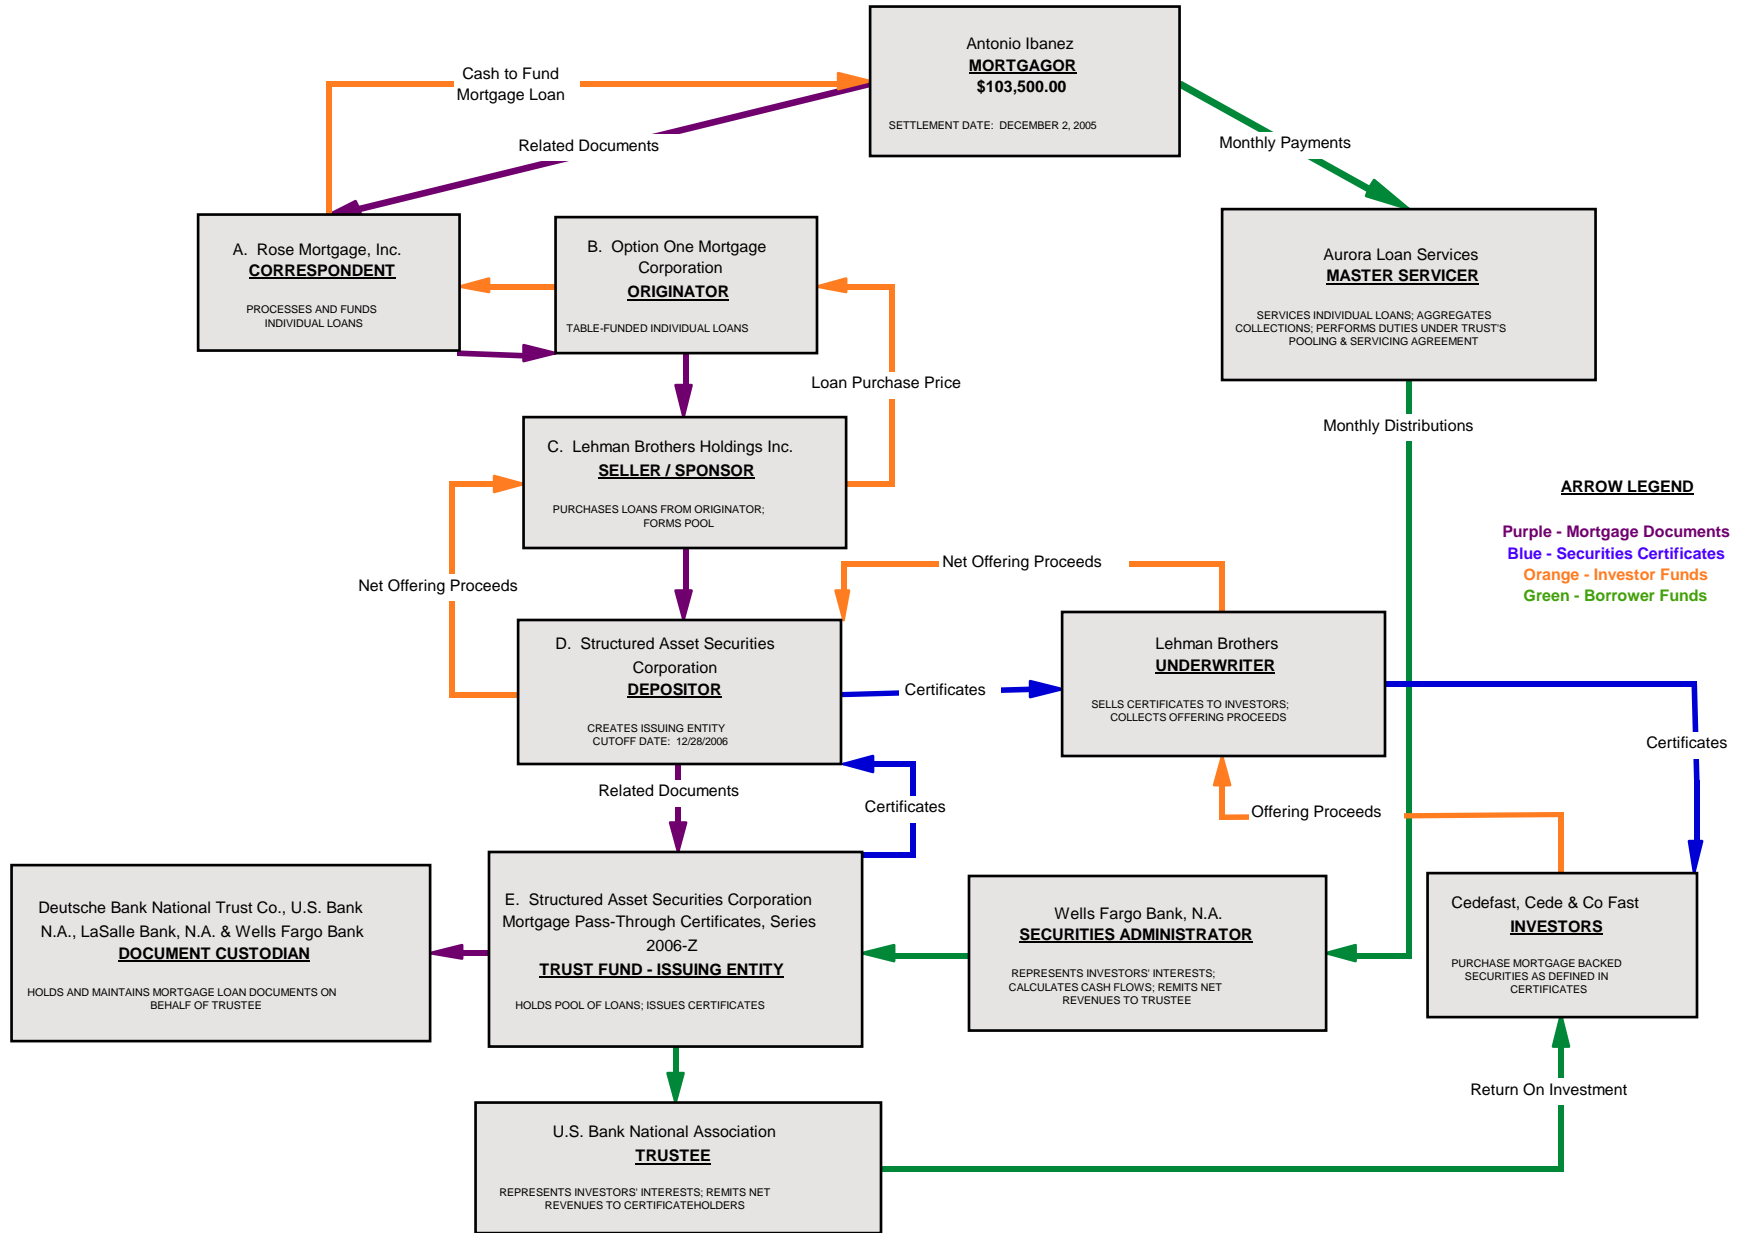

IBANEZ SECURITIZATION FLOW CHART

U.S. BANK NATIONAL ASSOCIATION, as Trustee for the Structured Asset Securities Corporation
Mortgage Pass-Through Certificates, Series 2006-Z

ARROW LEGEND

- Purple - Mortgage Documents
- Blue - Securities Certificates
- Orange - Investor Funds
- Green - Borrower Funds